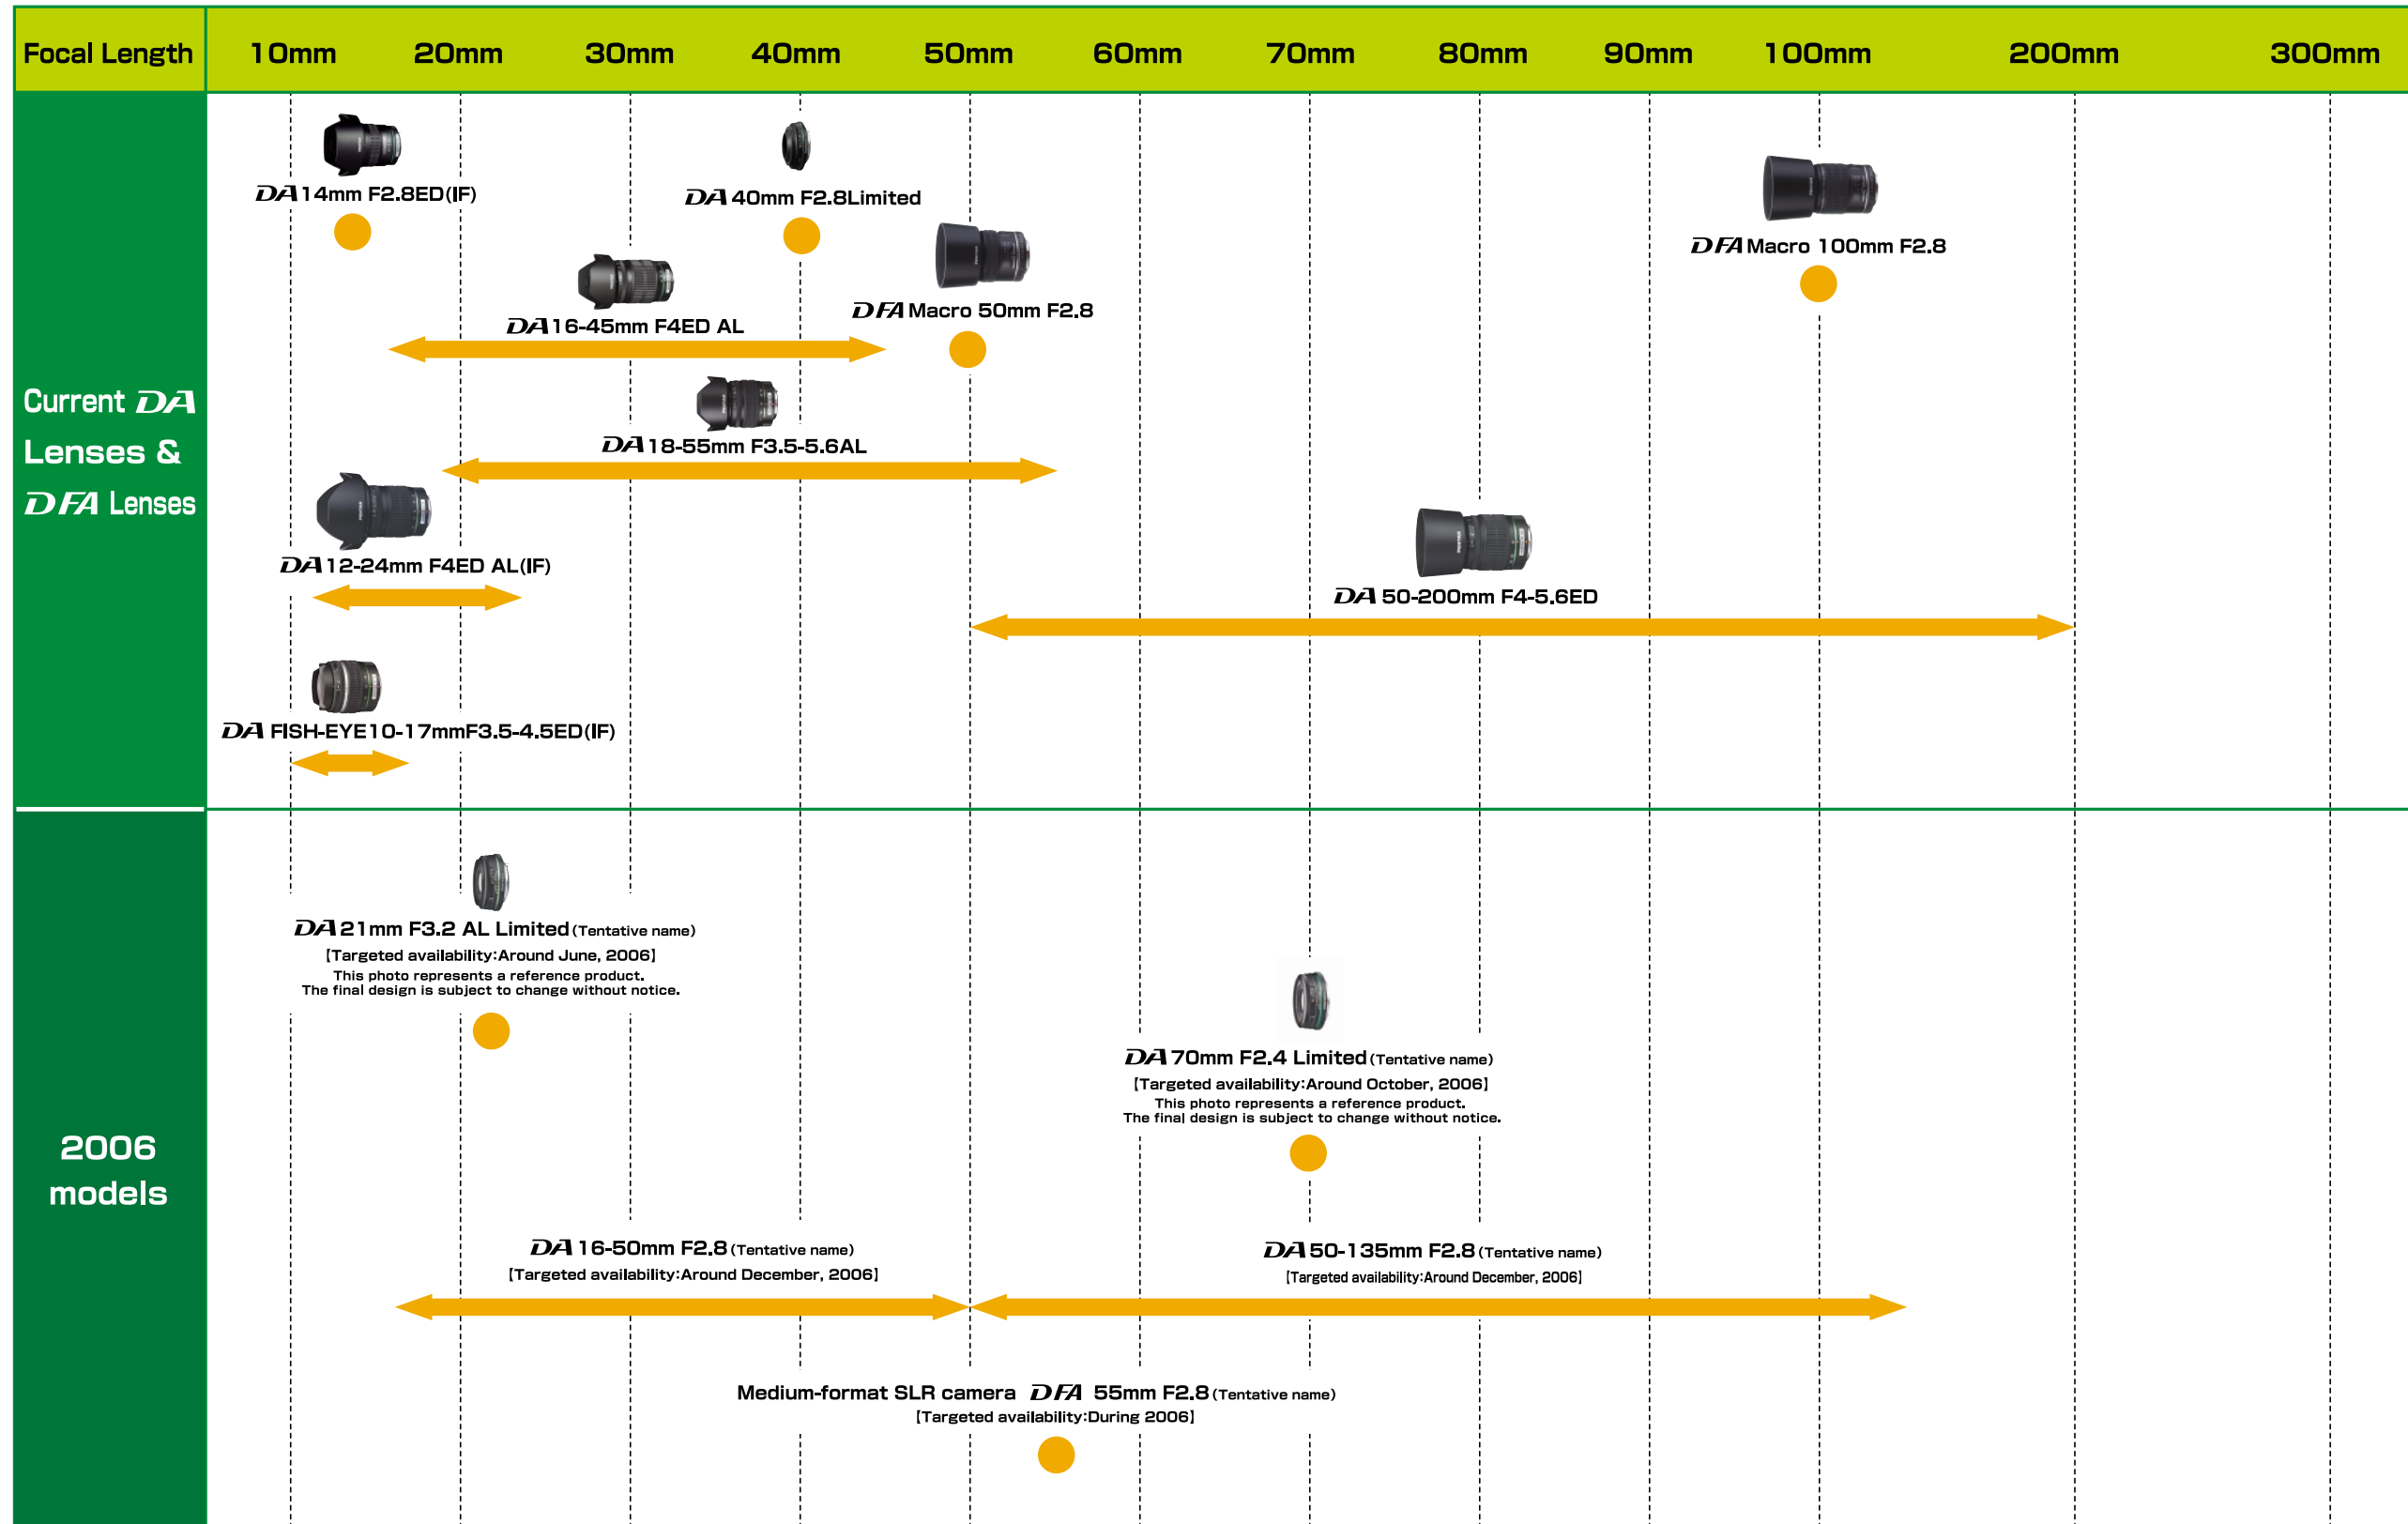

PENTAX SMC PENTAX-DA / DFA Lens Development Roadmap

When mounted on the PENTAX *ist D series digital SLR camera body, the focal length of this lens must be multiplied by approximately 1.5 times to calculate the corresponding focal length in the 35mm format.